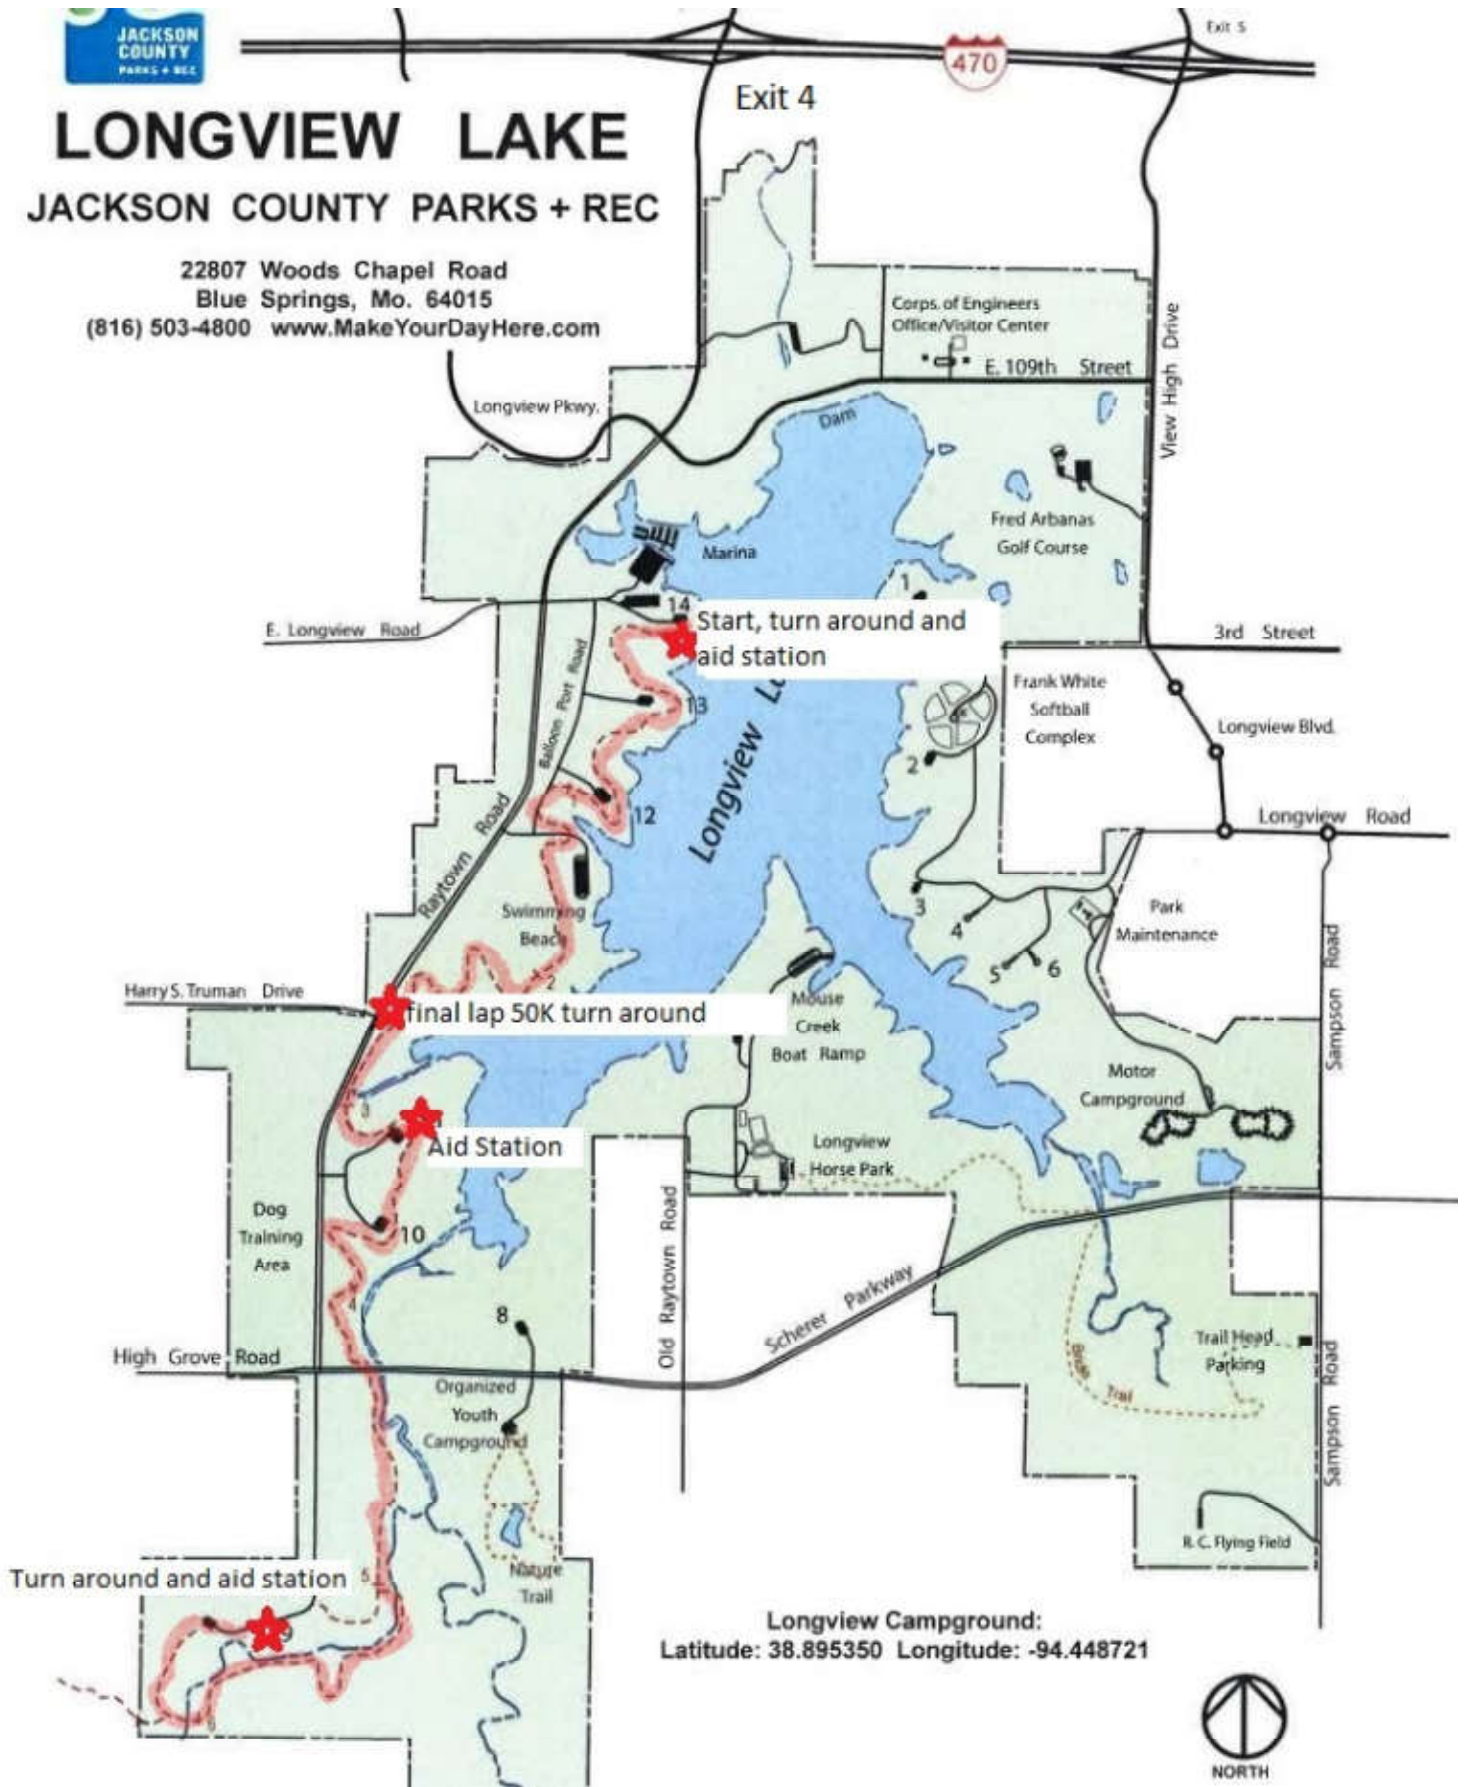

LONGVIEW LAKE

JACKSON COUNTY PARKS + REC

22807 Woods Chapel Road
 Blue Springs, Mo. 64015
 (816) 503-4800 www.MakeYourDayHere.com

Longview Campground:
 Latitude: 38.895350 Longitude: -94.448721